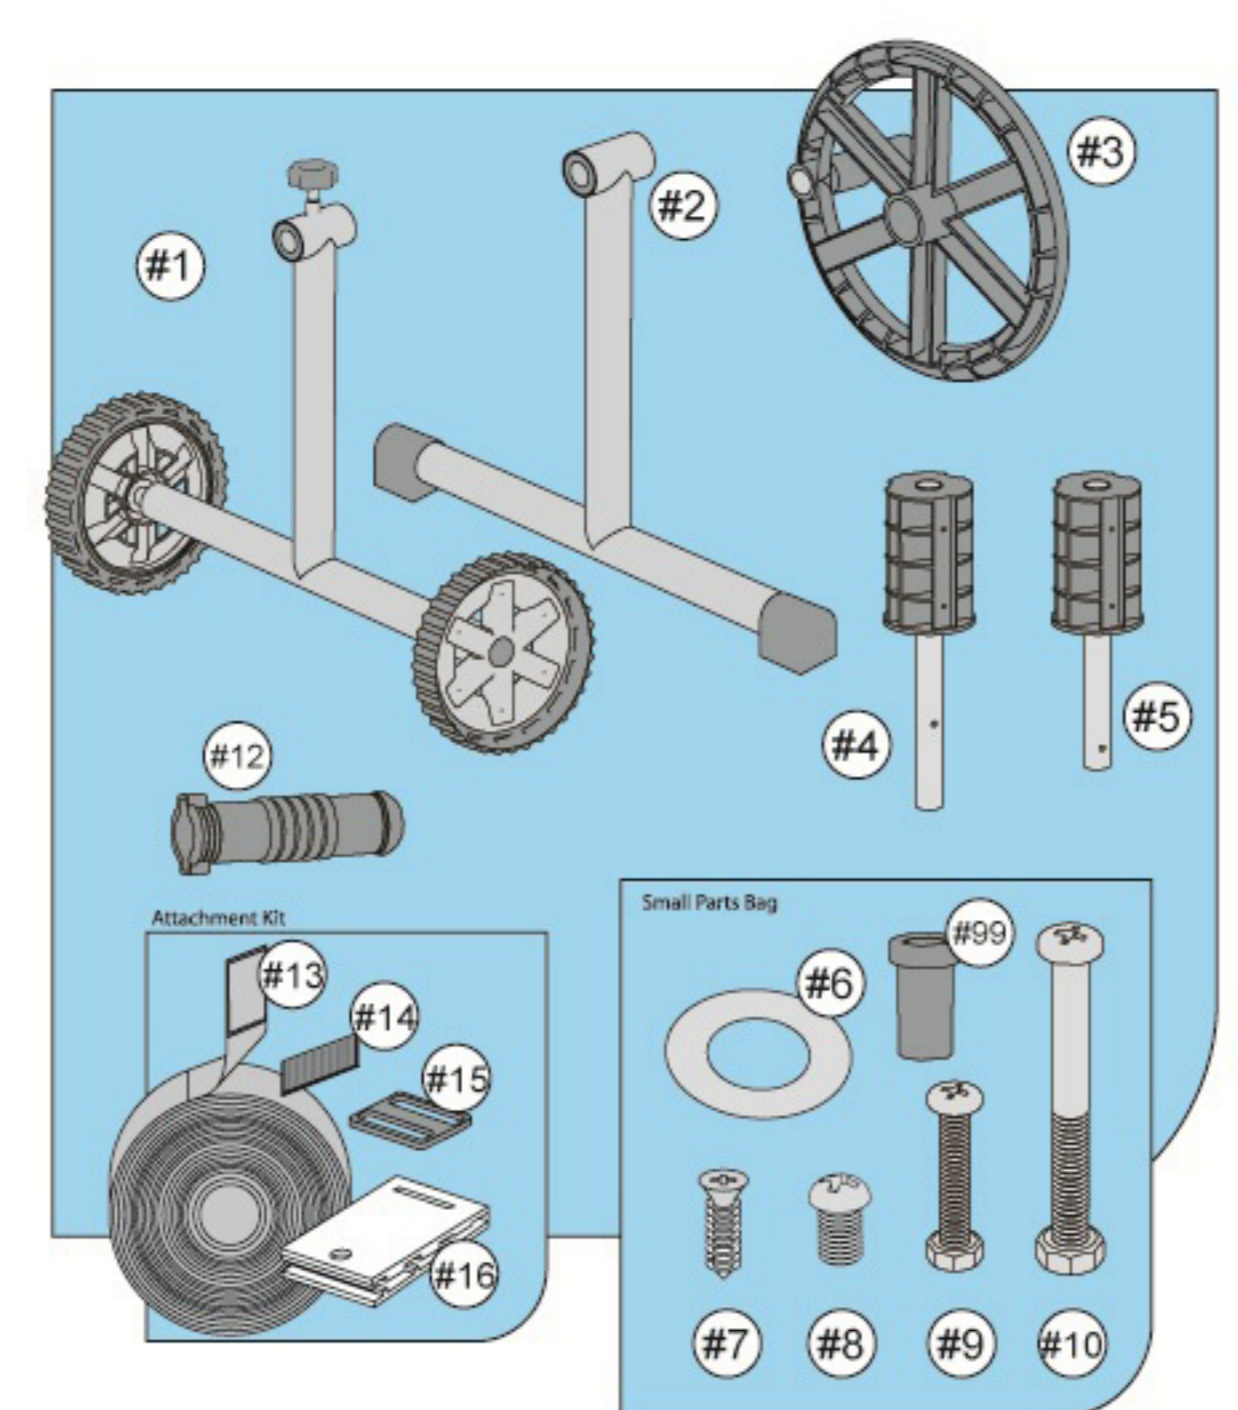

8

9

10a

10b

Made in CHINA

# Inground Pool Cover Reel

1

Ref	Qty
#1	1
#2	1
#3	1
#4	1
#5	1
#6	1
#7	4
#8	6
#9	1
#10	1
#12	1
#13	8
#14	8
#15	8
#16	8
#99	1

2

3

4

5

6